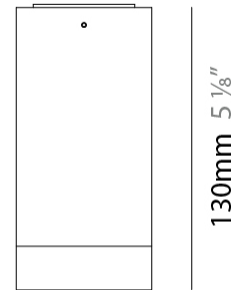

PROJECT	_____
TYPE	_____
SPECIFIER	_____
QUANTITY	_____
DATE	_____

VARIO 60 P HV SURFACE

E12C0000-

base number   Color   Finish   Lens
Temperature   Options   Options

1. To build a product code in our configurator select the specify button on the base model # product page
2. To build a manual product code on this datasheet choose from the options listed below in blue font and add the suffix to the base model #

GENERAL

Series: Vario
Subseries: Vario 60 P HV
Brand: Unonovesette
Division: Exterior
Mounting Type: Surface
Mounting Location: Ceiling
Subcategory: Downlight

PHYSICAL

Shape: Cylinder
Diameter (mm): 62
Diameter (in): 2 7/16
Height (mm): 130
Height (in): 5 1/8
Light Distribution: Direct
Diffuser: Extra clear tempered / Frosted glass 6mm
Fixture Finish: [ABA](#) / [ANA](#) / [ASB](#)
Fixture Material: Machined Anticorodal Aluminium

ELECTRICAL

Lamp Type: LED
Input Wattage (W): 9
Dimming: Non-Dimming / Phase Dimming (120vac Only)
Driver Included: Yes
Driver Location: Integrated
Driver Type: Constant Current 120Vac
Driver Class: Class 2
Input Voltage (V): 120
Upon Request: Remote: 0-10Vdc Dimming

LED

Number of LEDs: 1
Color Temperature (°K): [2700](#) / [3000](#) / [4000](#)
Max. Delivered Lumen (lm): 720 (3000)
CRI: >90 CRI
Lamp Life (hrs): 100000

OPTICAL

Optic°: [10](#) / [30](#) / [50](#) / [1045](#)
Adjustability: Rotational 355°

RATINGS AND CERTIFICATIONS

Certified By: Certified for North American Standards
IP rating: IP66
IK Rating: IK08