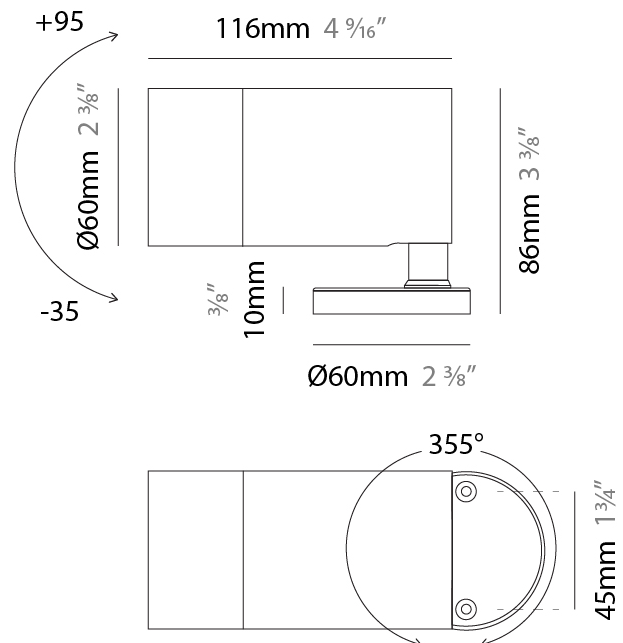

GENERAL

Series: Vario
Subseries: Vario 60
Brand: Unonovesette
Division: Exterior
Mounting Type: Surface
Mounting Location: Above Ground
Subcategory: Flood

PHYSICAL

Shape: Cylinder
Diameter (mm): 60
Diameter (in): 2 3/8
Height (mm): 116
Height (in): 4 9/16
Light Distribution: Adjustable / Direct
Weight (kg): 0.5
Weight (lbs): 1.102
Installation Requirement: Surface mounted / Spike / Tree strap
Diffuser: Extra clear tempered / Frosted glass 6mm
Fixture Finish: ABA / ANA / ASB
Fixture Material: Machined Anticorodal Aluminium
Cable Details: 350mm NS20N PCP 2x0.5 mm2

ELECTRICAL

Lamp Type: LED
Input Wattage (W): 5.5
Total Output Wattage (W): 5
Dimming: Non-Dimming / Phase Dimming (120Vac only) / 0-10V Dimming
Driver Included: No
Driver Location: Remote
Driver Type: Constant Voltage - Universal
Driver Class: Class 2
Input Voltage (V): 120 - 277
Output Voltage (V): 24

LED

Number of LEDs: 1
Color Temperature (°K): 2700 / 3000 / 4000
Max. Delivered Lumen (lm): 415 (3000K)
CRI: >90 CRI
Lamp Life (hrs): 100000

OPTICAL

Optic°: 10 / 30 / 50 / 10x45 / 45x10
Beam Angle: Narrow / Medium / Wide / Elliptical

RATINGS AND CERTIFICATIONS

Certified By: Certified for North American Standards
IP rating: IP66
IK Rating: IK08