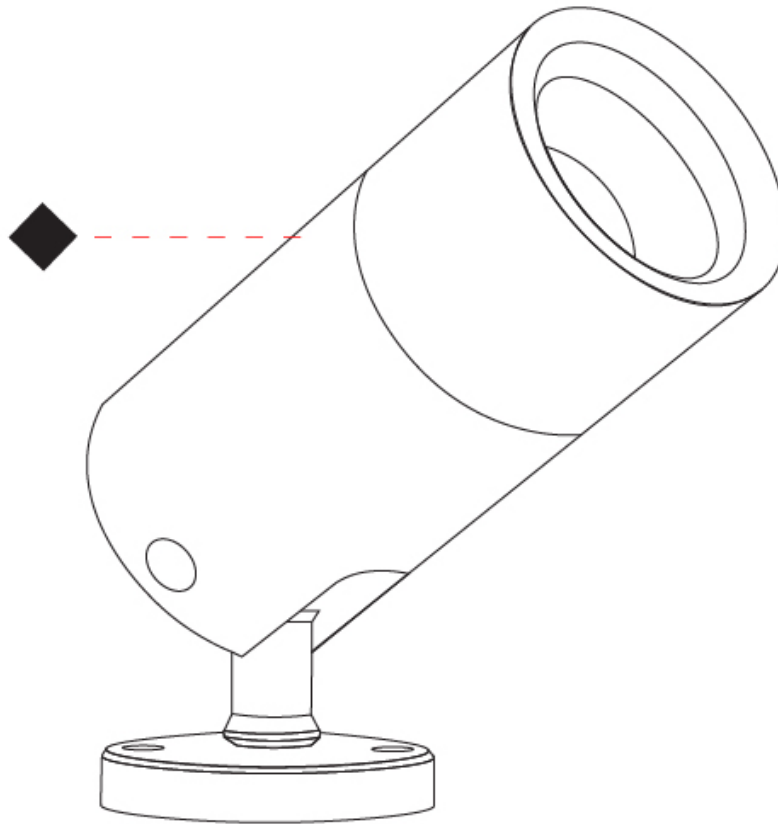

VARIO 60 SURFACE

E12F0005-

PROJECT	_____
TYPE	_____
SPECIFIER	_____
QUANTITY	_____
DATE	_____

E