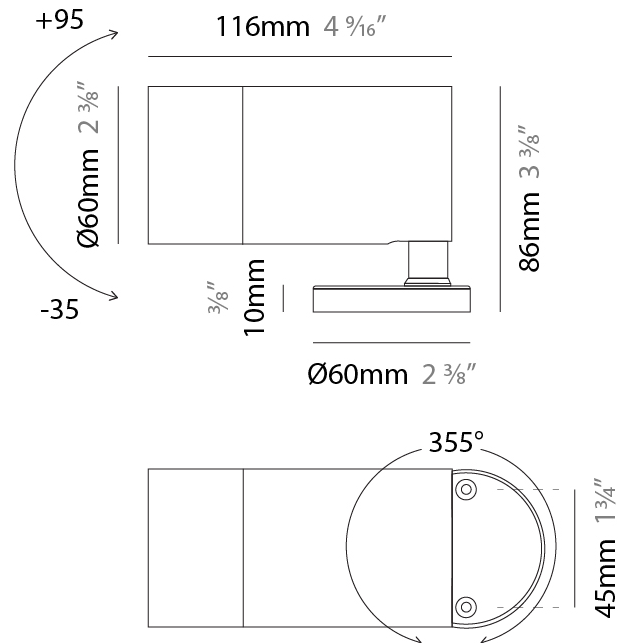

1. To build a product code in our configurator select the specify button on the base model # product page
2. To build a manual product code on this datasheet choose from the options listed below in blue font and add the suffix to the base model #

GENERAL

Series: Vario
Subseries: Vario 60
Brand: Unonovesette
Division: Exterior
Mounting Type: Surface
Mounting Location: Above Ground
Subcategory: Flood

PHYSICAL

Shape: Cylinder
Diameter (mm): 60
Diameter (in): 2 3/8
Height (mm): 116
Height (in): 4 9/16
Light Distribution: Adjustable / Direct
Weight (kg): 0.5
Weight (lbs): 1.102
Installation Requirement: Surface mounted / Spike / Tree strap
Diffuser: Extra clear tempered / Frosted glass 6mm
Fixture Finish: ABA / ANA / ASB
Fixture Material: Machined Anticorodal Aluminium
Cable Details: 350mm NS20N PCP 2x0.5 mm2

ELECTRICAL

Lamp Type: LED
Input Wattage (W): 10.2
Total Output Wattage (W): 9
Dimming: Non-Dimmable / 0-10V Dimming
Driver Included: No
Driver Location: Remote
Driver Type: Constant Voltage - Universal
Driver Class: Class 2
Input Voltage (V): 120 - 277
Output Voltage (V): 24

LED

Number of LEDs: 1
Color Temperature (°K): 2700 / 3000 / 4000
Max. Delivered Lumen (lm): 720 (3000K)
CRI: >90 CRI
Lamp Life (hrs): 100000

OPTICAL

Optic°: 10 / 30 / 50 / 10x45 / 45x10
Beam Angle: Narrow / Medium / Wide / Elliptical

RATINGS AND CERTIFICATIONS

Certified By: Certified for North American Standards
IP rating: IP66
IK Rating: IK08